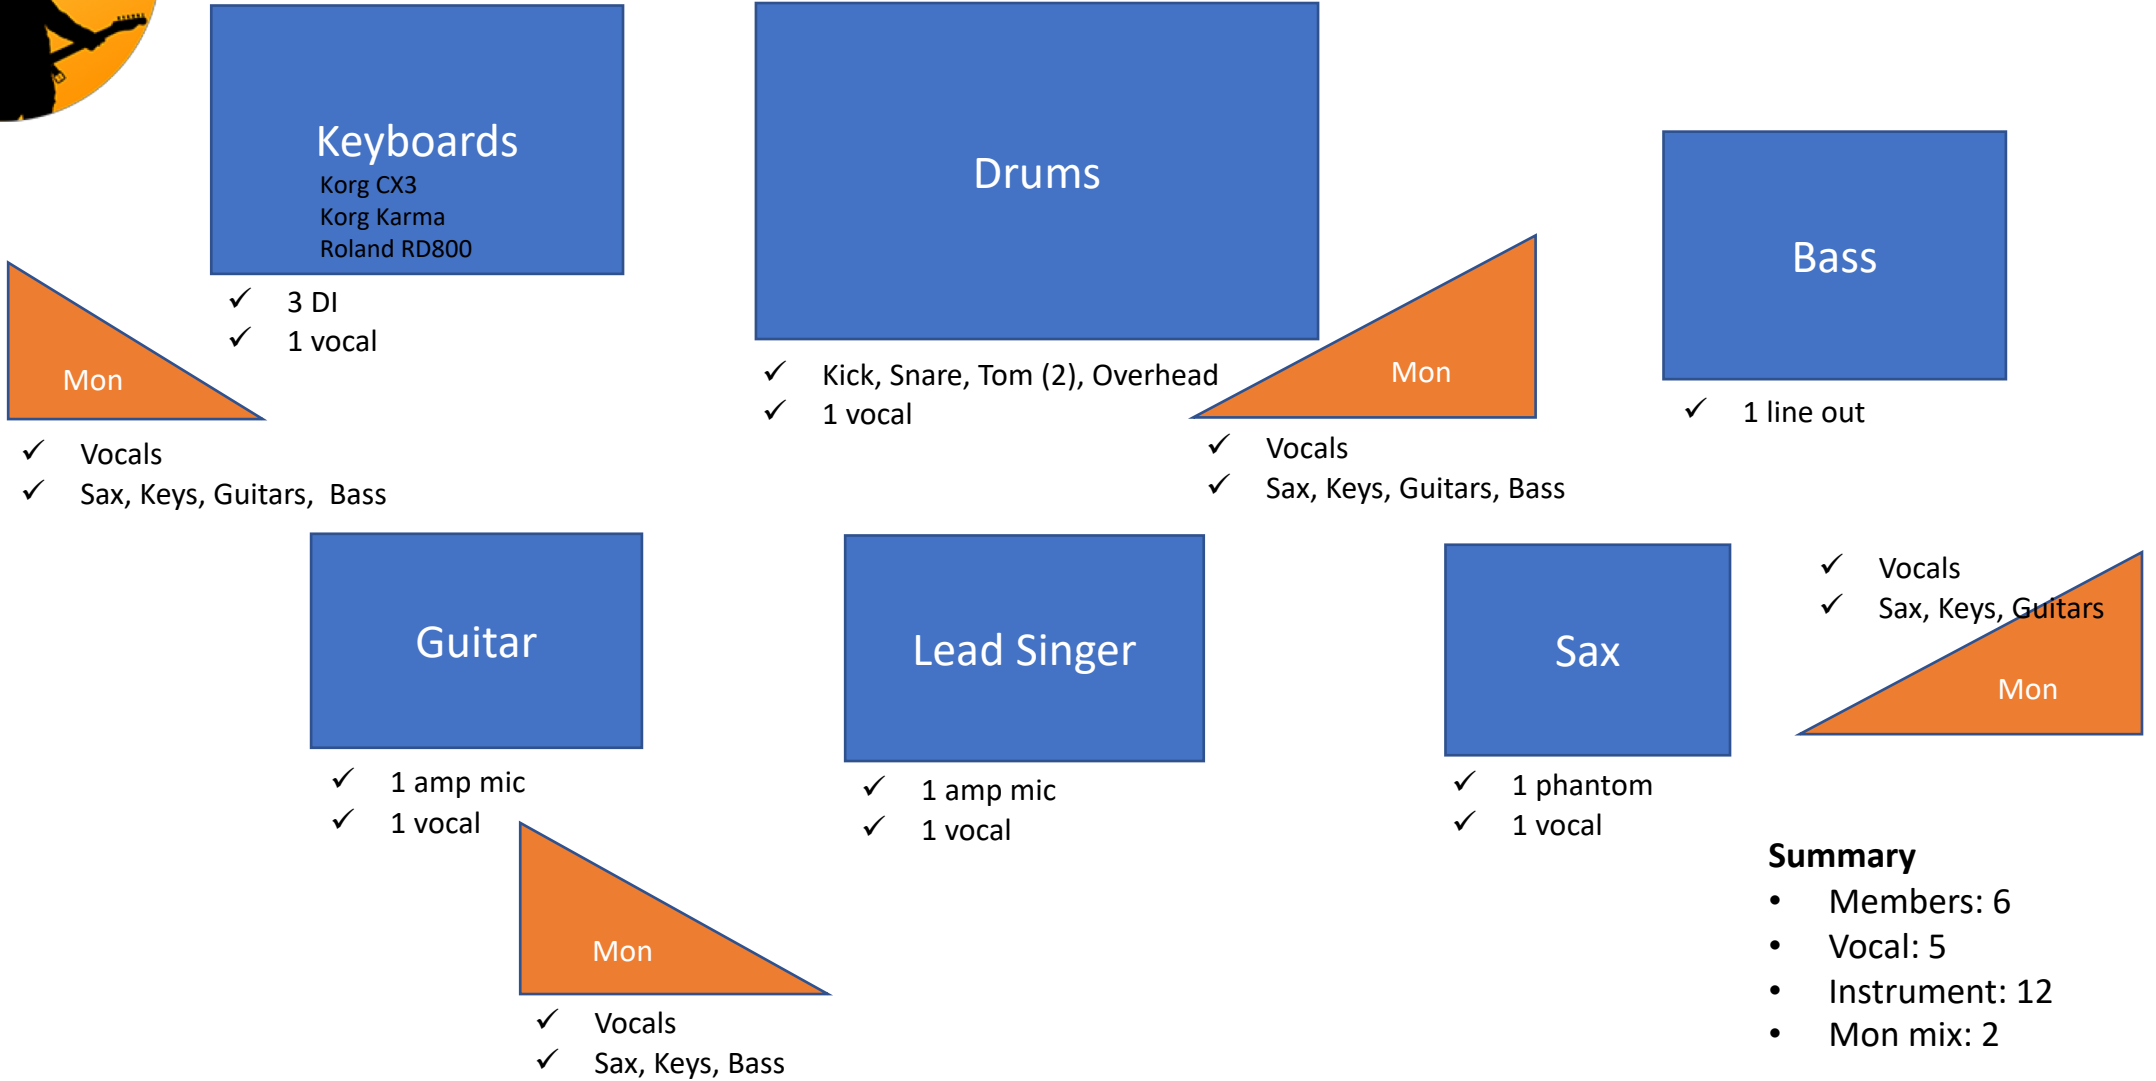

Born to Run, LIVE

Stage Plot

Summary

- Members: 6
- Vocal: 5
- Instrument: 12
- Mon mix: 2